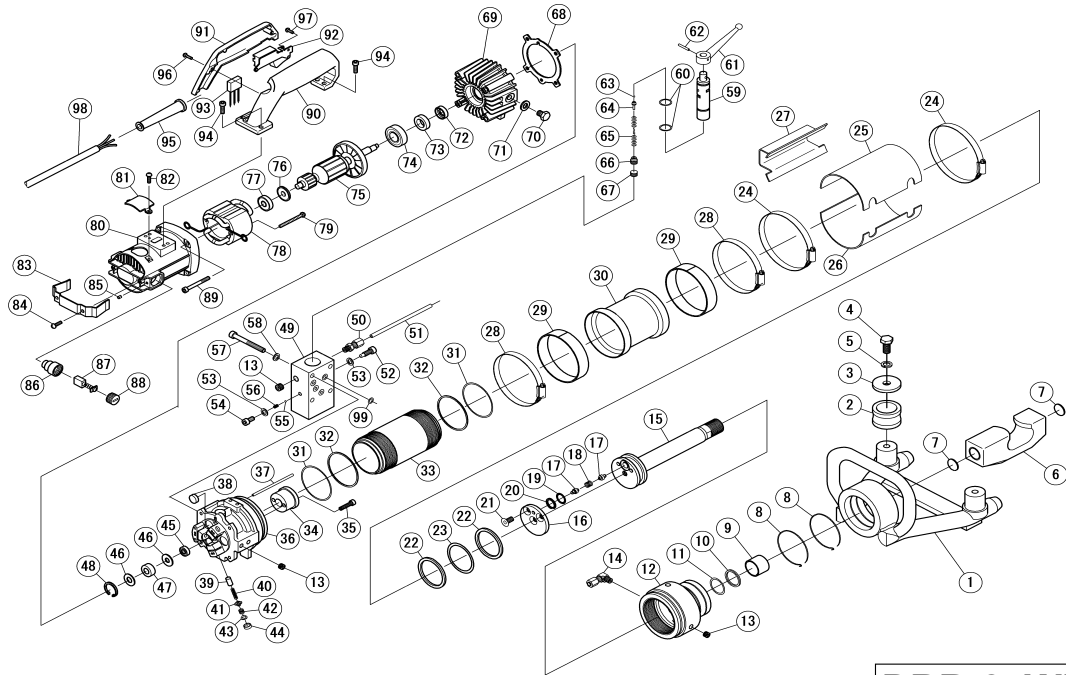

3450 Sabin Brown Road - Wickenburg, AZ 85390
 Phone: (800) 992-3833 or (928) 684-2813 Fax: (928) 684-7041
 BNRebarTools.com

DBR-25WH Rebar Bender

DBR-25WH

No.	Part No.	Part Name	Q'ty	No.	Part No.	Part Name	Q'ty	No.	Part No.	Part Name	Q'ty
1	1DBR20579A	HOUSING	1	35	7CB06030	CAP BOLT M6×30	2	69	3DS1939B	PUMP CASE	1
2	1DBR72	ROLLER	2	36	1DBR511WH	CYLINDER	1	70	7B10015	OIL PLUG M10×15	1
3	1DBR73	ROLLER CLAMP	2	37	1DBR63	TUBE 4×2.5	1	71	1C1305	SEAL WASHER WF10	1
4	7B12025	HEX BOLT M12×25	2	38	3P1044	MAGNET FILTER	3	72	3DS2025	SEAL COVER	1
5	7SW0012	SPRING WASHER M12	2	39	1C1971	RAM	3	73	3DS2009	OIL SEAL TCV17358	1
6	1DBR80	HOOK	1	40	1C1972	RAM RETURN SPRING	3	74	1C1941	BALL BEARING 6004VV	1
7	1DBR711	PACKING	2	41	1C1973	DELIVERY VALVE	3	75	1C1963EW	ARMATURE WITH CAM	1
8	1DBR309550	HOLDING WIRE	2	42	1C1331	DELIVERY VALVE SPRING	3	77	760002RU	BALL BEARING 6000VV	1
9	7MB3025DU	DRY BUSH	1	43	1C13352	SPRING GUIDE	3	78	1C1963D	STATOR COIL	1
10	7BRP30	BACK-UP RING P30	1	44	1C13292	PUMP HEAD SEAL	3	79	7P205055	PAN HEAD BOLT M5×55	2
11	7ORP30	O RING P30	1	45	1CW0003	BALL BEARING 698	1	80	1C1961K	MOTOR HOUSING	1
12	1DBR309540	HOUSING GUIDE	1	46	1C1325	BEARING GIDE	2	81	7971055	SIDE COVER	1
13	7PT1/8	PLUG PT1/8	4	47	1C1340	NEEDLR BEARING RNAST8	1	82	7P204008	PAN HEAD BOLT M4X8	2
14	3DS2359	ELBOW NIPPLE	1	48	1C1326	SNAP RING H27	1	83	1C1961S	TAIL COVER	1
15	1DBR562	PISTON	1	49	1DBR75	VALVE CASE	1	84	7P205010	PAN HEAD BOLT M5×10	2
16	1DBR581	VALVE COVER	1	50	3DS2360	CONNECTOR	1	85	7SS05008	SET SCREW M5×8	2
17	1DBR57	END VALVE	2	51	1DBR62	OIL PIPE	1	86	1C1961J	BRUSH HOLDER	2
18	1C1922	VALVE END SPRING	1	52	1DBR77	GUIDE BOLT	1	87	1C1961A	CARBON BRUSH SET	2
19	7ORP14	O RING P14	1	53	3DS2026	7DS1H6 SEAL WASHER	2	88	1C1961H	BRUSH CAP	2
20	1DBR83	BACK-UP RING	1	54	7CB06006	CAP BOLT M6×6	1	89	7CB06090	CAP BOLT M6×90	4
21	7DS08016	DISK SCREW M8×16	3	55	7SB3/16	STEEL BALL 3/16	1	90	1C1944B/C	MAIN HANDLE	1
22	7BRP55	BACK-UP RING P55	2	56	3DA102K	STOPPER SPRING	1	91	1C1946	SWITCH COVER	1
23	7ORP55	O RING P55	1	57	7CB06040	CAP BOLT M6×40	4	92	1C1961B	SWITCH	1
24	1DBR20B	HOSE BAND φ120	2	58	7SW0006	SPRING WASHER M6	4	93	1CL001N	CONDENSER	1
25	1DBR66	COVER A	1	59	3DS23322	ROTARY VALVE	1	94	7CB06018	CAP BOLT M6×18	4
26	1DBR67	COVER B	1	60	7ORP18	O RING P18	2	95	1BR5012G	CORD ARMER	1
27	1DBR682	PIPE COVER	1	61	1DBR531	VALVE LEVER	1	96	7PB04015	PAN HEAD BOLT M4X15	2
28	1DBR20A	HOSE BAND φ 100	2	62	7SP420	SPRING PIN φ4×20	1	97	7PB04008	PAN HEAD BOLT M4X8	2
29	1DBR79	BAND PACKING	2	63	7SB5/32	STEEL BALL 5/32	1	98	1C1961F	CORD SET	1
30	1DBR64	AIR BAG	1	64	1DBR821	VALVE SET	1	99	1DBR2945	O RING P7	4
31	7ORG70	O RING G70	2	65	7BSH4	DISK SPRING	24				
32	7BRG70E	BACK-UP RING G70	2	66	1DBR84	GUIDE BOLT	1				
33	1DBR55	PIPE CYLINDER	1	67	7SS12012	SET SCREW M12×12	1				
34	1DBR54	STOPPER	1	68	1C1951B	PUMP CASE PACKING	1				